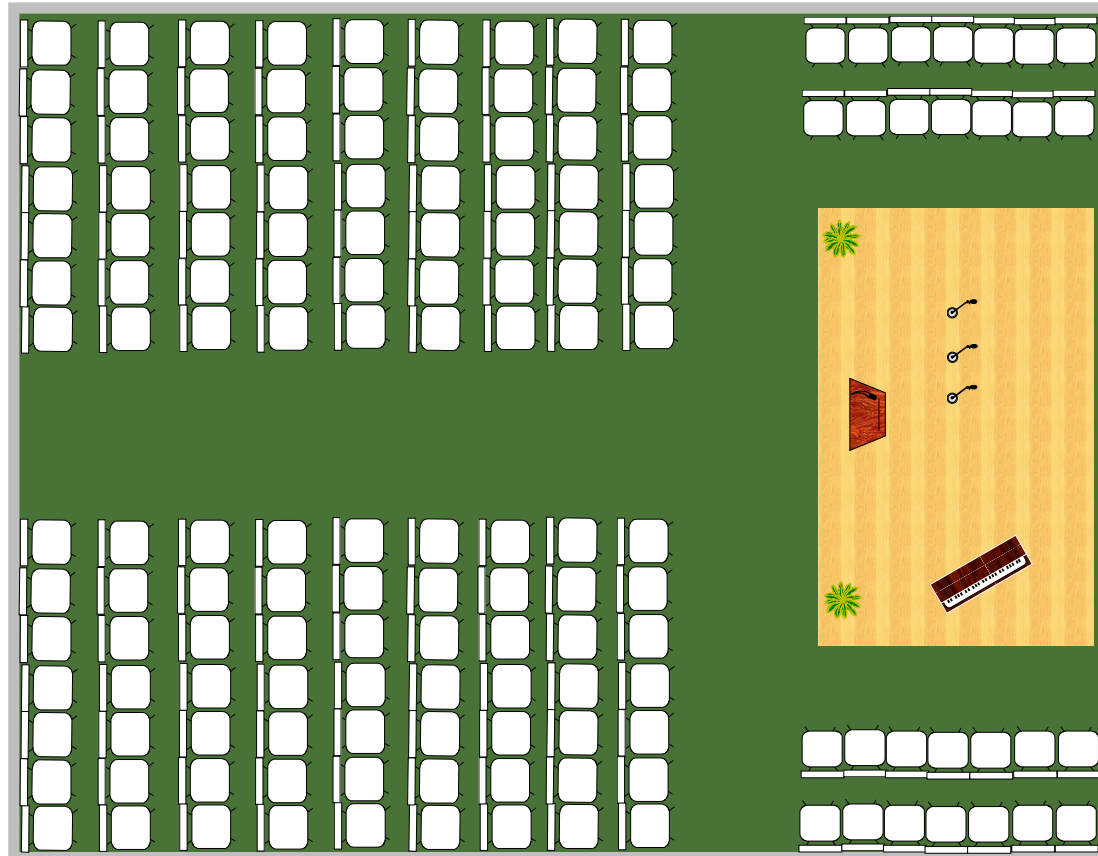

30' X 40' auditorium seating floor plan

154 Seating capacity with 12 'x 16' stage shown

200 maximum seating capacity without stage